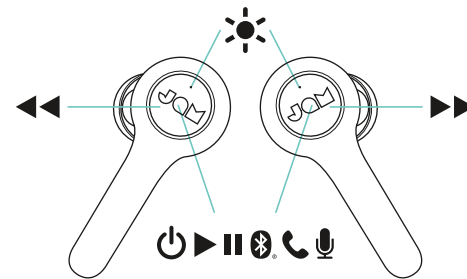

# TRUE WIRELESS EXEC

HX-EP625  
Quickstart Guide  
Guide de démarrage rapide  
Guía de inicio rápido  
Schnellstartanleitung  
Guida rapida

QS-HXEP625 © 2020 JAM. All Rights Reserved. JAM is trademark of HMDX.  
The Bluetooth® word mark and logos are registered trademarks owned by Bluetooth SIG, Inc. and any use of such marks by HMDX is under license. / Tous droits réservés / Todos derechos reservados / Alle Rechte vorbehalten / Tutti i diritti riservati

2 hrs

8+ hrs / 32+ hrs

- ...5s → JAM TWS Exec
- ...1x
- → ...2x
- → ...2x
- ...3x

- ...1x
- ...1x
- → ...2s
- → ...2s

- ...5s → JAM TWS Exec
- ...1x
- ...2x
- ...3x