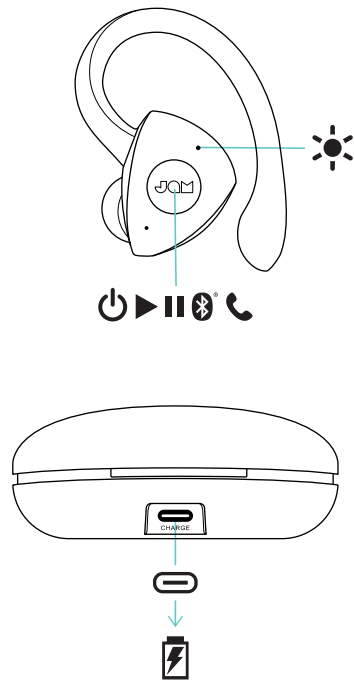

TRUE WIRELESS ATHLETE

HX-EP525
Quickstart Guide
Guide de démarrage rapide
Guía de inicio rápido
Schnellstartanleitung
Guida rapida

QS-HXEP525 © 2020 JAM. All Rights Reserved. JAM is trademark of HMDX.
The Bluetooth® word mark and logos are registered trademarks owned by Bluetooth SIG, Inc. and any use of such marks by HMDX is under license. / Tous droits réservés / Todos derechos reservados / Alle Rechte vorbehalten / Tutti i diritti riservati

2 hrs

7+ hrs / 32+ hrs

- Power On: Power button + Bluetooth icon → ...5s
- Pairing: Bluetooth icon → JAM TWS Athlete (phone icon)
- Play/Pause: Play/Pause button → ...1x
- Next Track: Next button → ...2x
- Previous Track: Previous button → ...2x
- Microphone: Microphone icon → ...3x

- Answer Call: Phone icon → ...1x
- End Call: Phone icon → ...1x
- Smart Assistant: Phone icon → ...2s
- Power Off: Phone icon → ...2s

- Power On: Power button + Bluetooth icon → ...5s
- Pairing: Bluetooth icon → JAM TWS Athlete (phone icon)
- Play/Pause: Play/Pause button → ...1x
- Next Track: Next button → ...2x