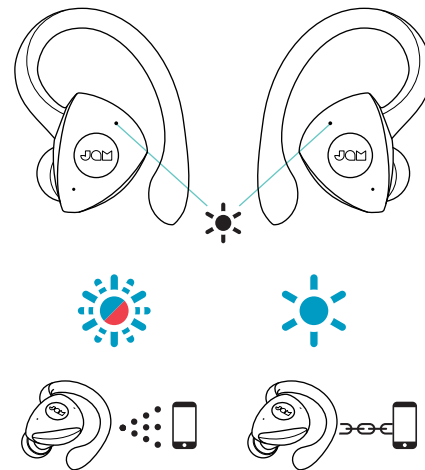

TRUE WIRELESS ATHLETE

HX-EP525
Quickstart Guide
Guide de démarrage rapide
Guía de inicio rápido
Schnellstartanleitung
Guida rapida

QS-HXEP525 © 2020 JAM. All Rights Reserved. JAM is trademark of HMDX.
The Bluetooth® word mark and logos are registered trademarks owned by Bluetooth SIG, Inc. and any use of such marks by HMDX is under license. / Tous droits réservés / Todos derechos reservados / Alle Rechte vorbehalten / Tutti i diritti riservati

2 hrs

7+ hrs / 32+ hrs

- Power On: Power button + Bluetooth icon → ...5s
- Pairing: Bluetooth icon → JAM TWS Athlete (phone icon)
- Play/Pause: Play/Pause button → ...1x
- Next Track: Next button → ...2x
- Previous Track: Previous button → ...2x
- Microphone: Microphone icon → ...3x

- Answer Call: Phone icon → ...1x
- End Call: Phone icon → ...1x
- Smart Assistant: Phone icon → ...2s
- Power Off: Phone icon → ...2s

- Power On: Power button + Bluetooth icon → ...5s
- Pairing: Bluetooth icon → JAM TWS Athlete (phone icon)
- Play/Pause: Play/Pause button → ...1x
- Next Track: Next button → ...2x